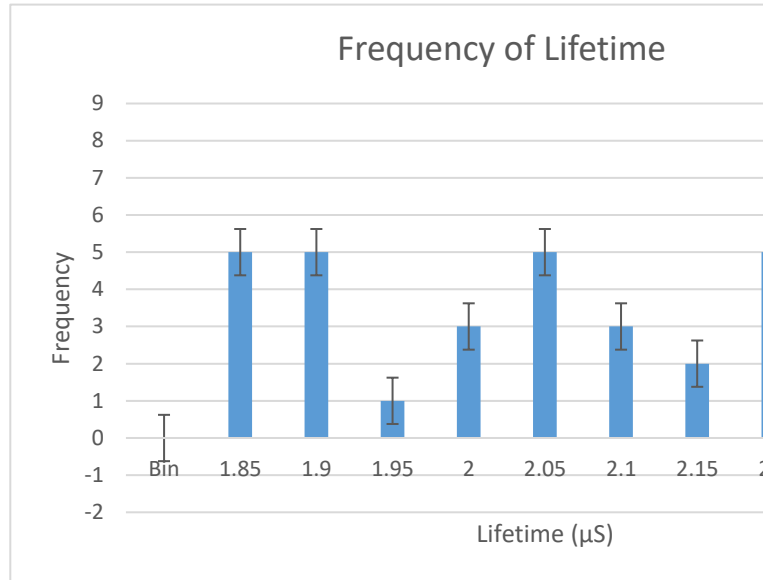

6200	18.September.2018	Stacked	0.81	0.32	0.03	0	1	1.98
6200	21.September.2018	Stacked	1.26	0.46	0.03	0	1	2.06
6200	05.October.2018	Stacked	1.69	0.73	0.03	0	1	2.20
6200	09.October.2018	Stacked	1.69	0.73	0.03	0	1	1.92

Bin	<i>Bin</i>	<i>Frequency</i>
	1.85	5
	1.9	5
	1.95	1
	2	3
	2.05	5
	2.1	3
	2.15	2
	2.2	5
	2.25	7
	2.3	3
	More	4