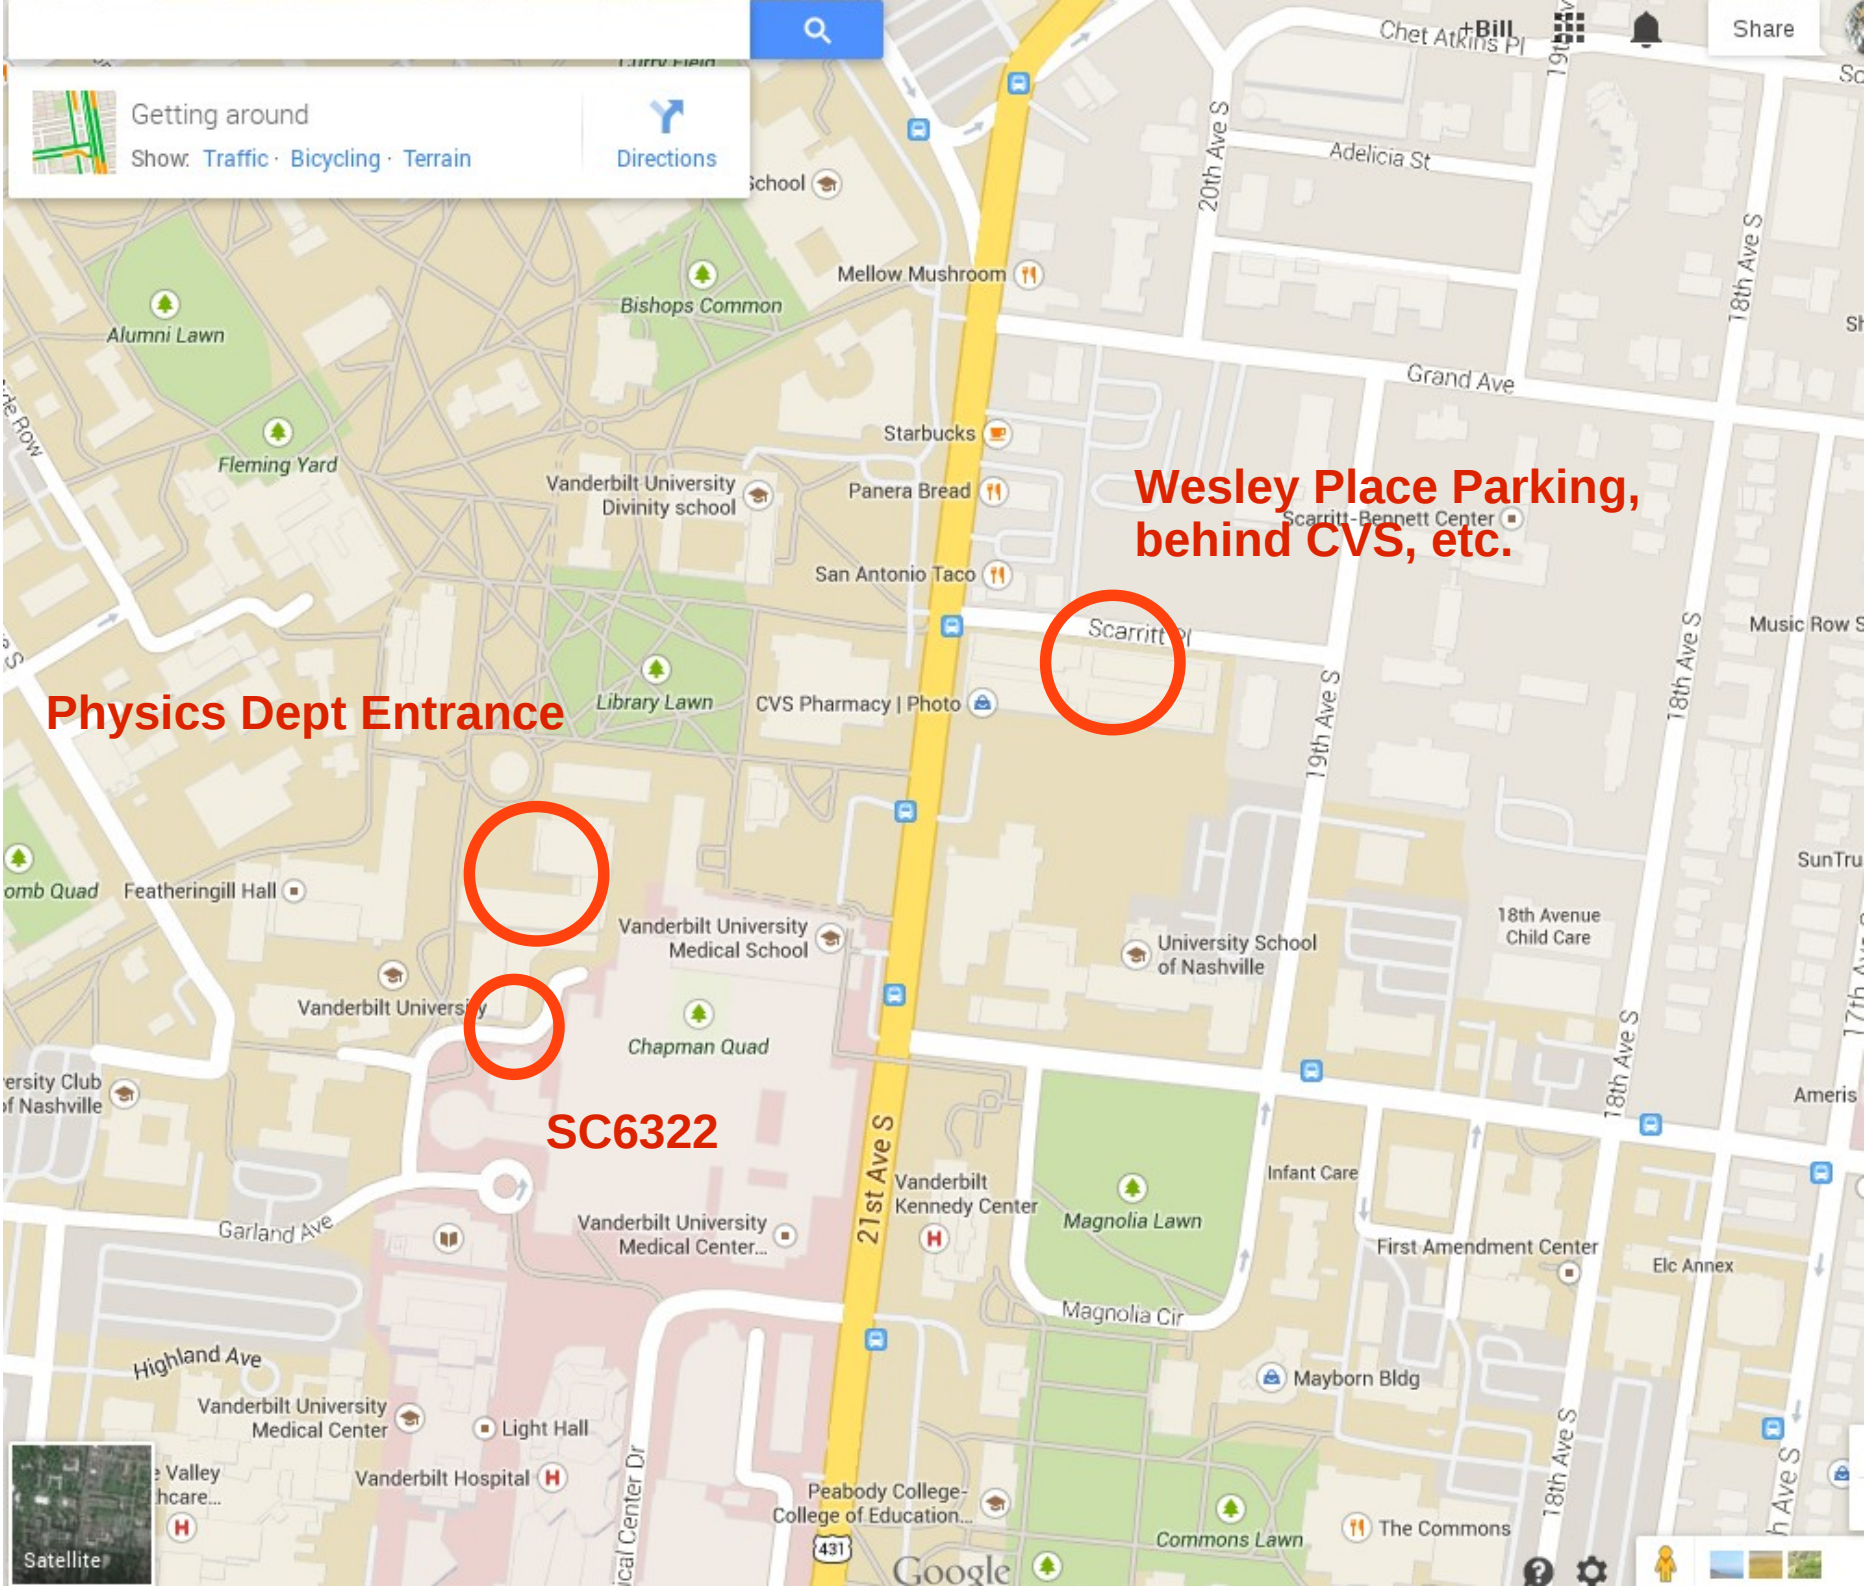

Google Maps search:  
Physics and Astronomy,  
Vanderbilt University,  
Nashville, TN

Traffic, Bicycling, Terrain, Directions

+Bill

Share

**Physics Dept Entrance**

**SC6322**

**25<sup>th</sup> Ave Garage Entrance**

Eskind Biomedical  
Library

Annette- Irwin Eskind  
Biomedical Library

Vander  
Me

**25<sup>th</sup> Ave Garage Entrance**

Highland Ave

Highland Ave

Langford  
Auditorium

Vanderbilt  
Farmers Market

Au Bon Pain

Medical  
Research  
Building IV

Vanderbilt University  
Medical Center

Light Hall

Vanderbilt Hospital

Medical Center Dr

Medical  
Center East-  
North Tower

Pappas Nicholas

Medical Center Dr

Brent G. Dennis, DSW

Tennessee Valley  
Healthcare...

**Physics Dept Entrance**

**SC6322**

**Wesley Place Parking,  
behind CVS, etc.**