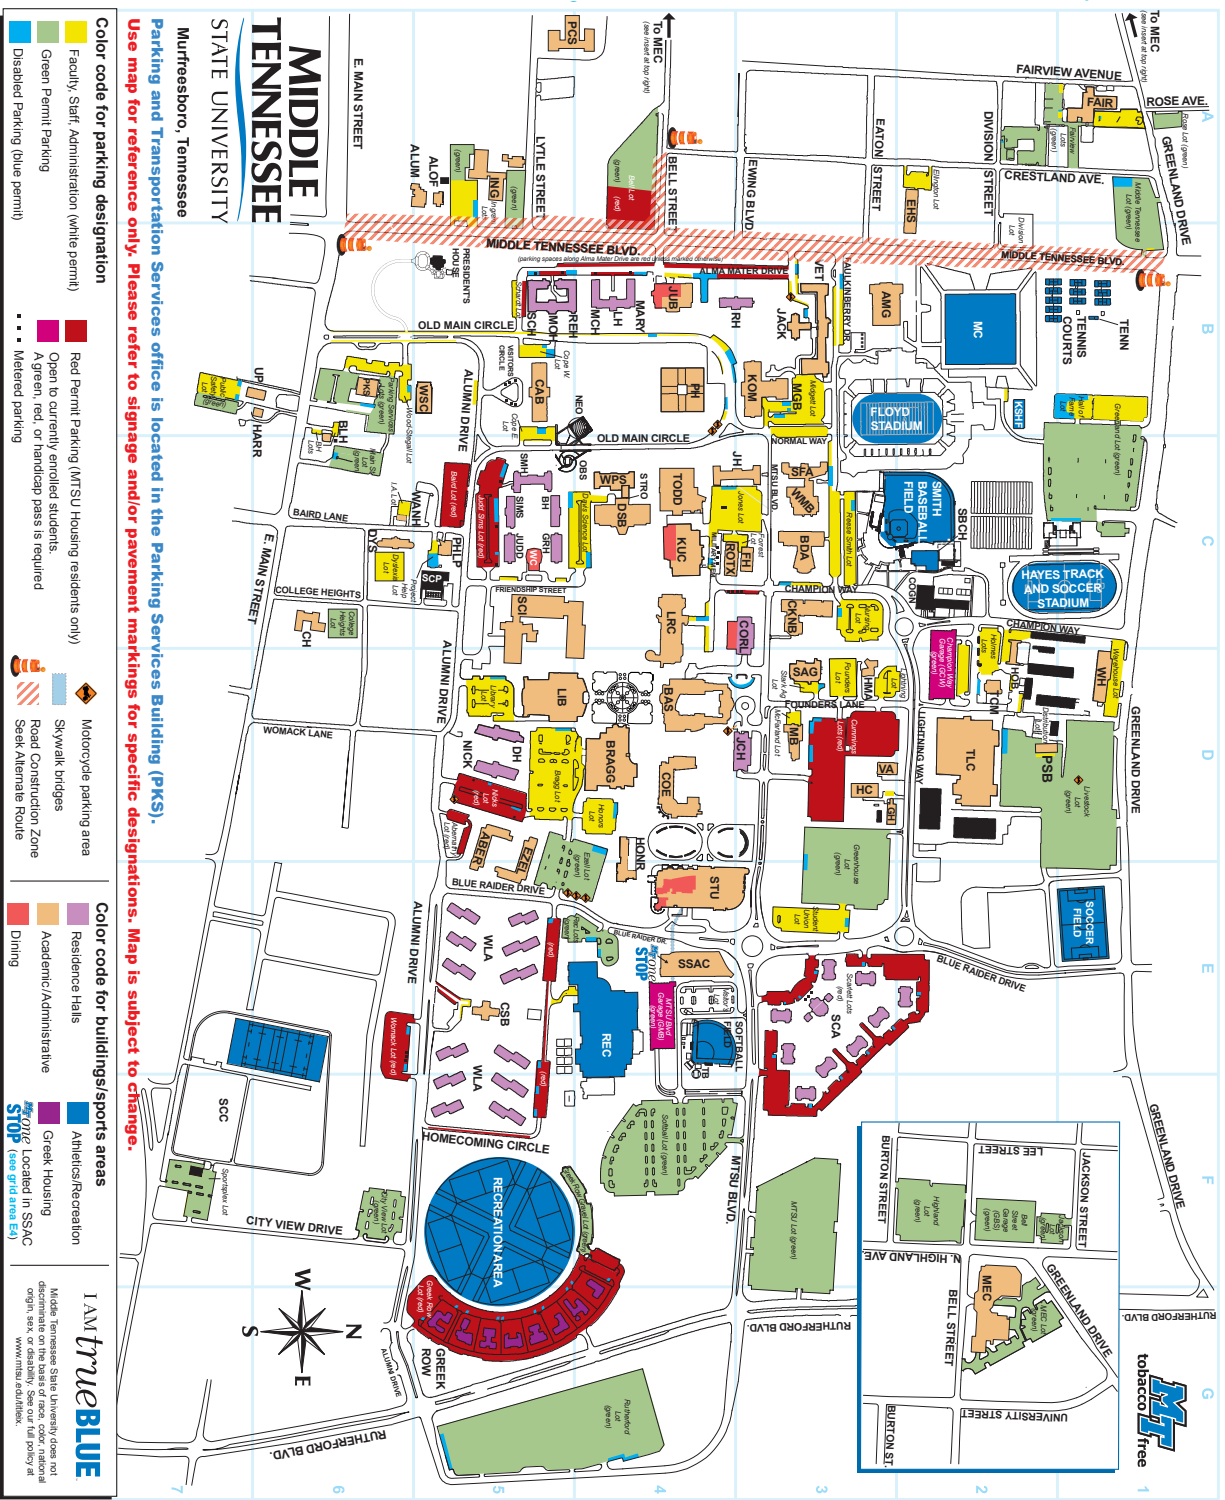

MTSU Campus Map

(addresses shown are for location only, NOT mailing)

- ABER Abernathy Hall, 1719 Alumni Drive, D5
- ALOE Alumni Office, 2263 Middle Tennessee Boulevard, A5
- ALUM Alumni House, 2269 Middle Tennessee Boulevard, A5
- AMG Alumni Memorial Gym, 2610 Middle Tennessee Boulevard, B3
- BAS Business and Aerospace Building, 1642 MTSU Boulevard, D4
- BDA Bourwell Dramatic Arts Building, 615 Champion Way, C3
- BH Beasley Hall, 323 Friendship Street, C5
- BLH TCWNHA (Black House), 1417 East Main Street, C6
- BRAGG John Bragg Media and Entertainment Building, 1735 Blue Raider Drive, D4
- CAB Cope Administration Building, 315 Visitor's Circle, B8
- CH College Heights Building, 1607 East Main Street, C6
- CKNB Carson-Kennedy Nursing Building, 610 Champion Way, C3
- COE College of Education Building, 1756 MTSU Boulevard, D4
- COGN Central Utility Plant/Cogeneration Plant, 729 Champion Way, C2
- CORR Corlew Hall, 1634 MTSU Boulevard, C3
- CSB Central Services Building (Dry Care Center), 1835 Alumni Drive, E5
- DH Deere Hall, 1619 Alumni Drive, D5
- DSB Davis Science Building, 422 Old Main Circle, C4
- DYS Tennessee Center for the Study and Treatment of Dyslexia, 200 North Baird Lane, C6
- EHS Ellington Human Sciences Building, 2023 Middle Tennessee Boulevard, A2
- EZEL Ezell Hall, 1727 Blue Raider Drive, D5
- FAIR Fairview Building, 820 Fairview Avenue, A1
- FH Forest Hall, 543 Champion Way, C3
- GH Greenhouse, 1724 Lightning Way, D3
- GRH Gracy Hall, 321 Friendship Street, C5
- HARR Center for Historic Preservation (Harrison House), 1416 East Main Street, B6
- HC Horticulture Facility, 1714 Lightning Way, D3
- HOB Housing Maintenance Annex, 657 Founders Lane, D3
- HMA Holmes Building (Maintenance Complex), 836 Champion Way, D2
- HONR Paul W. Martin Sr. Honors Building, 1737 Blue Raider Drive, D4
- ING Sam H. Ingram Building, 2269 Middle Tennessee Boulevard, A5
- JACK Tom H. Jackson Building, 628 Alma Mater Drive, B3
- JCH Jim Cummings Hall, 1744 MTSU Boulevard, D3
- JH Jones Hall, 624 Old Main Circle, C3
- JUB James Union Building, 516 Alma Mater Drive, B4
- JUDJ Judd Hall, 217 Friendship Street, C5
- KOM Kirskey Old Main, 612 Old Main Circle, B3
- KSHF Emmert and Rose Kernon Sports Hall of Fame, 1320 Greenland Drive, B2
- KUC Keathley University Center, 1524 Military Memorial, C4
- LH Lyon Hall, 414 Alma Mater Drive, B4
- LIB James E. Walker Library, 1611 Alumni Drive, D5
- LRC Ned McWerner Learning Resources Center, 1558 Military Memorial, C4
- MARY Miss Mary Hall, 414 Alma Mater Drive, B4
- MB McFarland Building, 654 Founders Lane, D3
- MC Murphy Center, 2650 Middle Tennessee Boulevard, B2
- MCH McHenry Hall, 414 Alma Mater Drive, B4
- MEC Andrew Woodfin Miller, Sr. Education Center, 503-509 Bell Street, (See inset at top right)
- MGB Midgett Building, 612 Old Main Circle, B3
- MOH Monohan Hall, 312 Alma Mater Drive, B5
- NEO Naked Eye Observatory, 346 Old Main Circle, B4
- NEO Nicks Hall, 1715 Alumni Drive, D5
- NICK Homer Pliant Campus School, 923 East Lyle Street, A4
- OBBS Observatory, 346 Old Main Circle, C5
- PCS Peck Hall, 537 Old Main Circle, B4
- PH Project Help, 206 North Baird Lane, C5
- PHLP Parking Services Building, 1403 East Main Street, B6
- PKS Printing Services Building, 1756 Greenland Drive, D2
- PSB Health, Wellness, and Recreation Center (Health Services located inside the HWR/C), 1848 Blue Raider Drive, E4
- REH Reynolds Hall, 312 Alma Mater Drive, B5
- RH Rutledge Hall, 526 Alma Mater Drive, B3